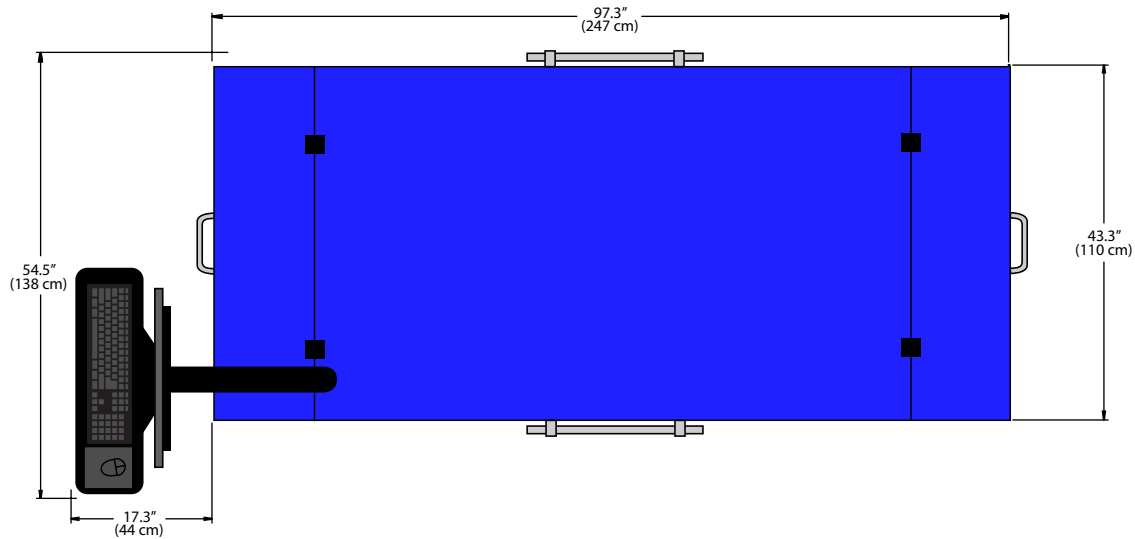

DS-4000

DS-4000
Shipping Weight:
1202 Kg (2650 lb)

ELECTRICAL SPECIFICATIONS SUBJECT TO CHANGE.
PLEASE CONFIRM LATEST SPECIFICATIONS AT MRPRINT.COM

REQUIREMENTS

Electrical: 208/230 V, 1 ph, 27 A, 50/60 Hz, 6.1 kW
Air @ 6 bar (87 psi): 100 l/min (3 cfm)