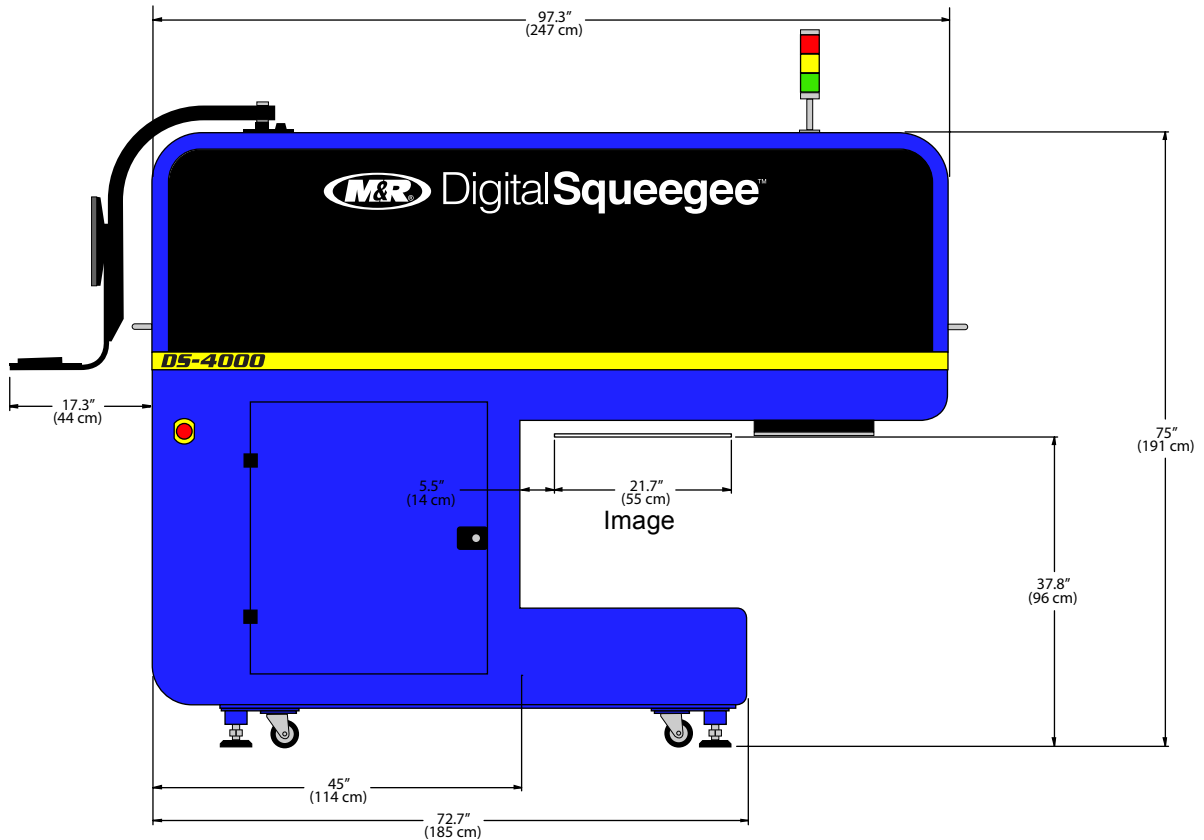

DS-4000

DS-4000
Shipping Weight:
1202 Kg (2650 lb)

ELECTRICAL SPECIFICATIONS SUBJECT TO CHANGE.
PLEASE CONFIRM LATEST SPECIFICATIONS AT MRPRINT.COM

REQUIREMENTS

Electrical: 208/230 V, 1 ph, 27 A, 50/60 Hz, 6.1 kW
Air @ 6 bar (87 psi): 100 l/min (3 cfm)